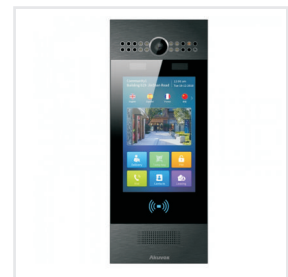

[37.4°C]

Contactless Door Entry with thermal detection

Akuvox R29C-B

SIP Touchscreen Intercom with Face Recognition, Thermal Detection and Voice Commands | Silver

The Akuvox R29C-B SIP Touchscreen Intercom is one of the most advanced, smart IP door intercom devices on today's market, designed with 'hands-free' contactless door entry and virus prevention in mind for today's 'new normal'.

The Akuvox R29C-B Door Intercom is fully-equipped with dual-cameras, NFC & Bluetooth contactless authentication, RFID Card Reader, secure infrared Face Recognition and QR Code Scanner for an all-round secure, smart intercom/access system.

This new voice command functionality allows users to choose between the Intercom's authentication methods or to call reception or concierge, for example, without having to touch any surfaces.

R29C Model Options:

Akuvox - R29C
SIP Touchscreen Intercom
with Face Recognition,
Voice Commands and
QR Code Scanner

Akuvox - R29C-B
SIP Touchscreen Intercom
with Face Recognition,
Voice Commands and
Thermal Detection

Akuvox - R29CT
SIP Touchscreen Intercom
with Face Recognition,
Voice Commands and
Fingerprint Reader